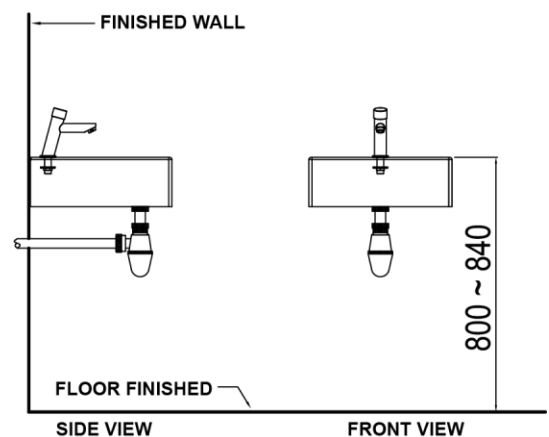

R-Q423051

Deck Mounted Self-Closing Delay Action Tap

PRODUCT FEATURES

- Button tilted ergonomically for ease of activation
- Consistent 3sec cut-off mechanism after released
- Chrome finishing solid brass body for longer lasting
- High resistance against vandalism
- Soft-activation mechanism with less than 3kg especially suitable for elderly and children
- Non-affected by the water pressure supplied

PRODUCT SPECIFICATIONS

- Dimension : 175 (L) x Ø50 (W) x 160 (H) mm
- Material : Polished brass with chrome finish

WATER CONSUMPTION

- WELS Rating : Excellent ✓✓✓
- Water Flow Rate : 2.0L/minute
- Water Saving : 66%

RESOURCEFUL FEATURES:

Soft Activation

Constant Flow Regulator

TECHNICAL DRAWING

INSTALLATION DETAILS

*All dimensions are in mm

Copyright © Rigel Technology (S) Pte Ltd. All rights reserved. Terms of Use.

DISCLAIMER: While every effort has been made to ensure factual accuracy, the information presented is subject to changes due to requirements in different sites, markets and/or countries. Rigel reserves the right to make the necessary amendments at any time without prior notice.