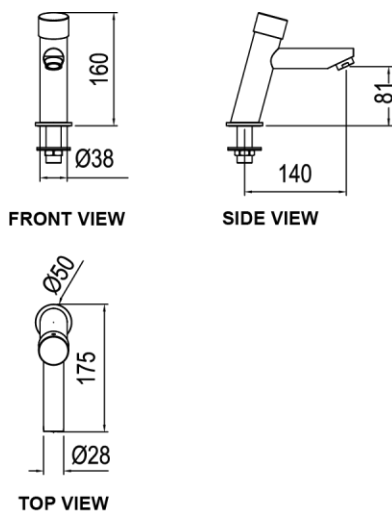

PRODUCT SPECIFICATIONS

- Dimension : 175 (L) x Ø50 (W) x 160 (H) mm
- Material : Polished brass with chrome finish

WATER CONSUMPTION

- WELS Rating : Excellent ✓✓✓
- Water Flow Rate : 2.0L/minute
- Water Saving : 66%

RESOURCEFUL FEATURES:

Soft Activation

Constant Flow Regulator

TECHNICAL DRAWING

INSTALLATION DETAILS

*All dimensions are in mm

Copyright © Rigel Technology (S) Pte Ltd. All rights reserved. Terms of Use.

DISCLAIMER: While every effort has been made to ensure factual accuracy, the information presented is subject to changes due to requirements in different sites, markets and/or countries. Rigel reserves the right to make the necessary amendments at any time without prior notice.